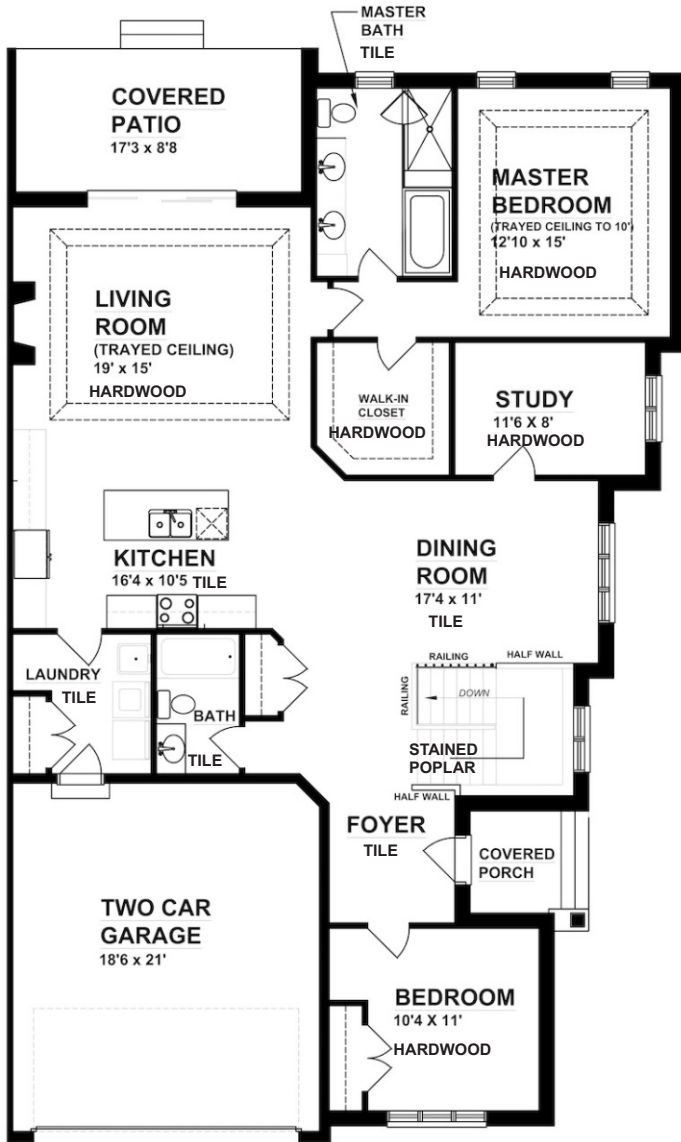

THE DIAMANTE

TWO BEDROOMS + STUDY - 2 BATHS - 2 CAR GARAGE - 1,792 SQUARE FEET

MAIN FLOOR

PLAN

1,792 sq.ft

LOWER LEVEL FLOOR

PLAN

ORIENTATION OF HOME MAY BE REVERSED, IF NECESSARY AND THE PURCHASER AGREES TO ACCEPT THE SAME. THE NUMBER OF STEPS AT ANY EXTERIOR ENTRANCE MAY VARY DUE TO GRADING VARIANCE. ACTUAL USABLE FLOOR SPACE MAY VARY SLIGHTLY FROM THE STATED FLOOR AREA DIMENSIONS AND SPECIFICATIONS AND ARCHITECTURAL DETAILING ARE SUBJECT TO MINOR MODIFICATION. RENDERING IS ARTIST CONCEPT AND SUBJECT TO CHANGE. FLOOR PLANS AND OPTIONS MAY VARY. E. & E. O.