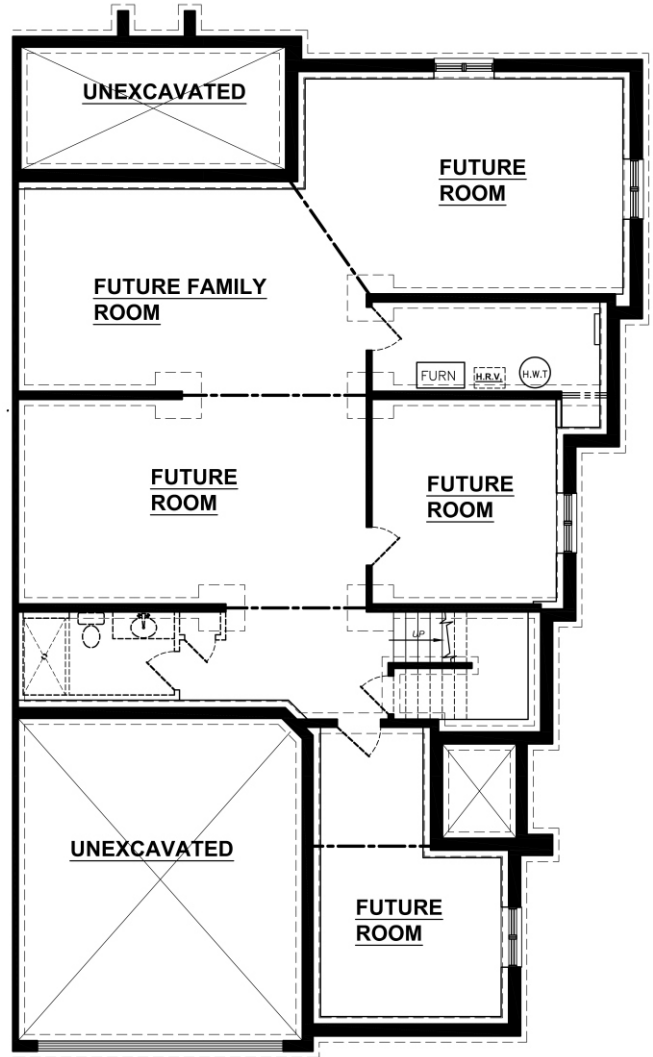

THE DIAMANTE

TWO BEDROOMS + STUDY - 2 BATHS - 2 CAR GARAGE - 1,792 SQUARE FEET

MAIN FLOOR

PLAN

1,792 sq.ft

LOWER LEVEL FLOOR

PLAN

ORIENTATION OF HOME MAY BE REVERSED, IF NECESSARY AND THE PURCHASER AGREES TO ACCEPT THE SAME. THE NUMBER OF STEPS AT ANY EXTERIOR ENTRANCE MAY VARY DUE TO GRADING VARIANCE. ACTUAL USABLE FLOOR SPACE MAY VARY SLIGHTLY FROM THE STATED FLOOR AREA DIMENSIONS AND SPECIFICATIONS AND ARCHITECTURAL DETAILING ARE SUBJECT TO MINOR MODIFICATION. RENDERING IS ARTIST CONCEPT AND SUBJECT TO CHANGE. FLOOR PLANS AND OPTIONS MAY VARY. E. & E. O.